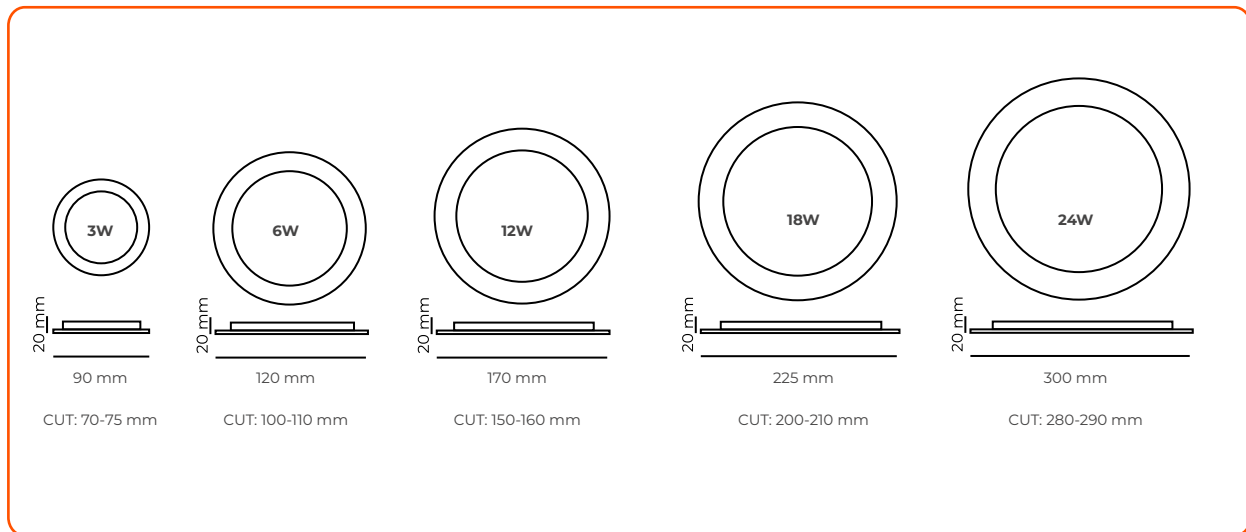

REFERENCIA CODE	POTENCIA (W) POWER	VOLTAJE VOLTAGE	TEMP.	COLOR	PVP(€)
EC6667	12	175-240V	4.000k	PLATA SILVER	12,00
EC6668	12	175-240V	6.000k	PLATA SILVER	12,00
EC6669	12	175-240V	4.000k	NIQUEL NICKEL	15,00
EC6670	18	175-240V	3.000k	BLANCO WHITE	13,60
EC6671	18	175-240V	4.000k	BLANCO WHITE	13,60
EC6672	18	175-240V	6.000k	BLANCO WHITE	13,60
EC6673	18	175-240V	3.000k	PLATA SILVER	14,90
EC6674	18	175-240V	4.000k	PLATA SILVER	14,90
EC6675	18	175-240V	6.000k	PLATA SILVER	14,90
EC6676	18	175-240V	4.000k	NIQUEL NICKEL	17,60
EC6677	18	175-240V	6.000k	NIQUEL NICKEL	17,60
EC6678	24	175-240V	3.000k	BLANCO WHITE	22,70
EC6679	24	175-240V	4.000k	BLANCO WHITE	22,70
EC6680	24	175-240V	6.000k	BLANCO WHITE	22,70
EC6681	24	175-240V	3.000k	PLATA SILVER	24,65
EC6682	24	175-240V	4.000k	PLATA SILVER	24,65
EC6683	24	175-240V	6.000k	PLATA SILVER	24,65