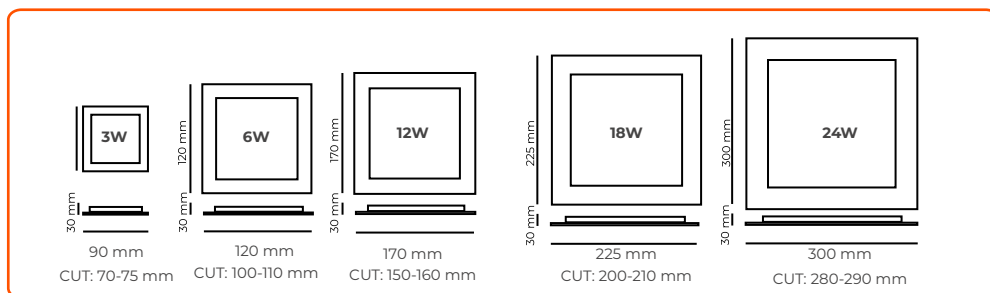

REFERENCIA CODE	POTENCIA (W) POWER	VOLTAJE VOLTAGE	TEMP.	COLOR	PVP(€)
EC6701	12	175-240V	6.000k	PLATA SILVER	12,95
EC6702	18	175-240V	3.000k	BLANCO WHITE	14,60
EC6703	18	175-240V	4.000k	BLANCO WHITE	14,60
EC6704	18	175-240V	6.000k	BLANCO WHITE	14,60
EC6705	18	175-240V	3.000k	PLATA SILVER	15,90
EC6706	18	175-240V	4.000k	PLATA SILVER	15,90
EC6707	18	175-240V	6.000k	PLATA SILVER	15,90
EC6708	24	175-240V	3.000k	BLANCO WHITE	24,65
EC6709	24	175-240V	4.000k	BLANCO WHITE	24,65
EC6710	24	175-240V	6.000k	BLANCO WHITE	24,65
EC6711	24	175-240V	3.000k	PLATA SILVER	26,60
EC6712	24	175-240V	4.000k	PLATA SILVER	26,60
EC6713	24	175-240V	6.000k	PLATA SILVER	26,60